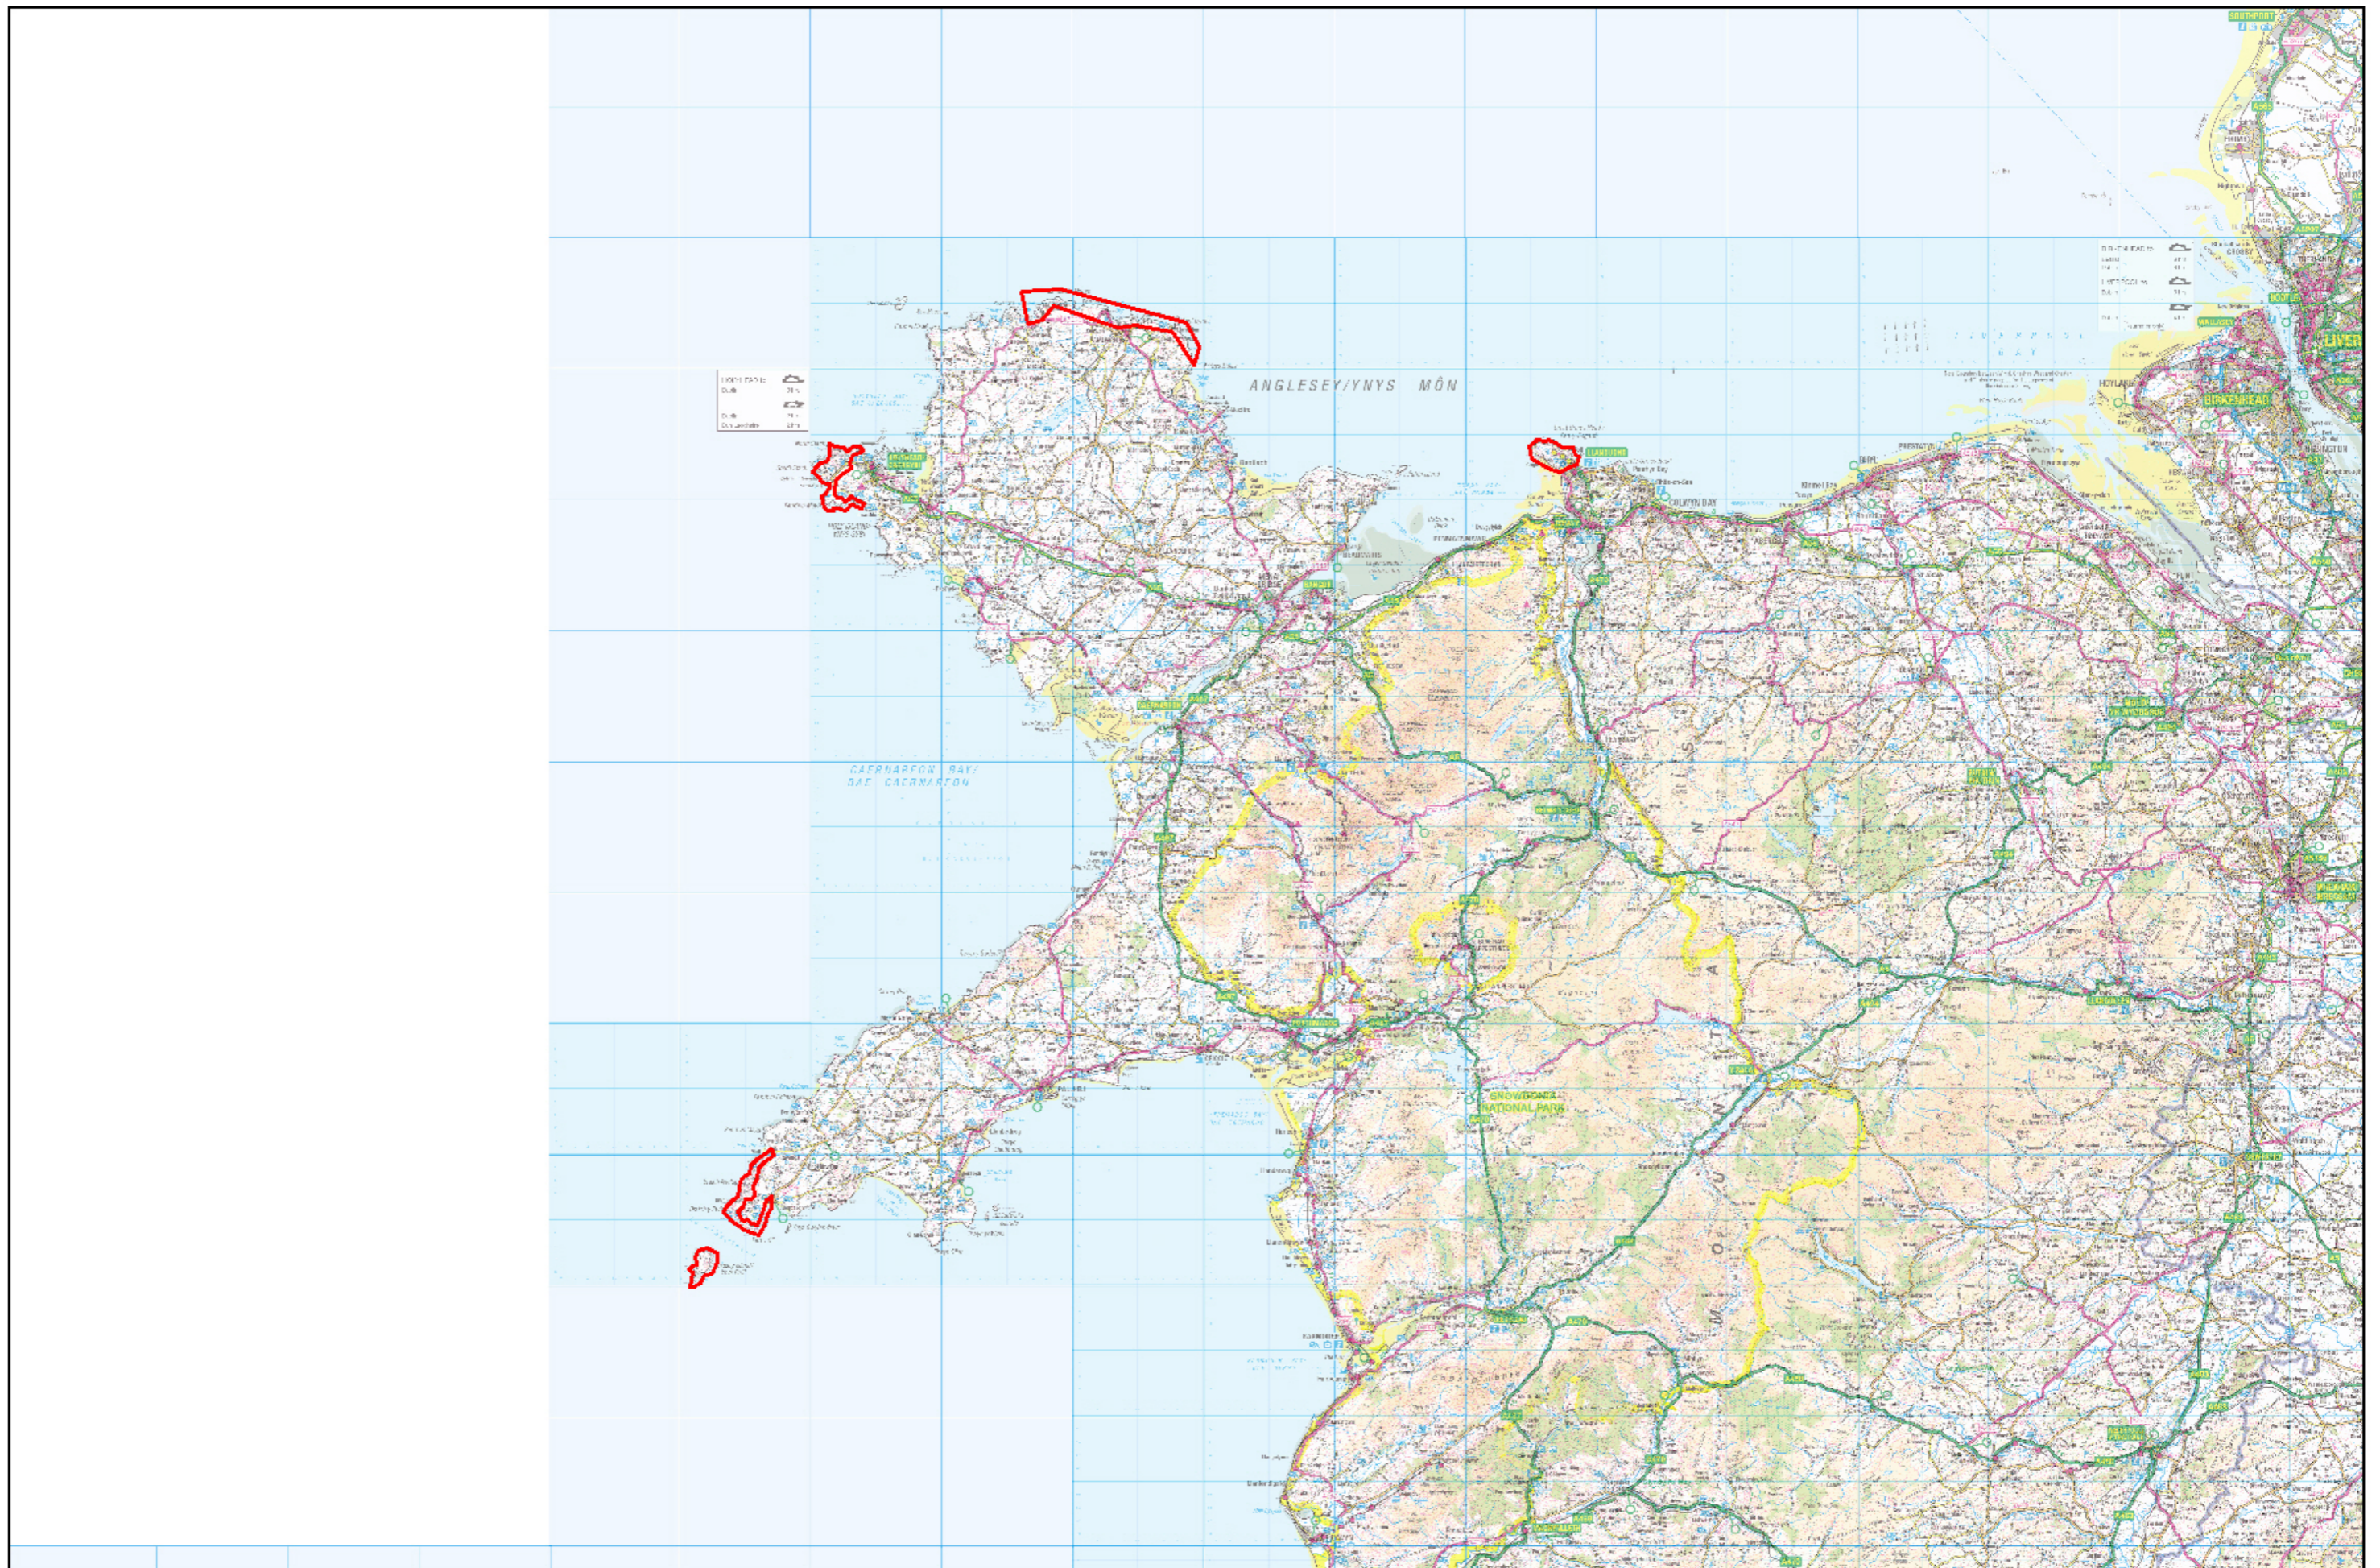

Maritime Hard Cliff Priority Area (N)

Produced by CCW on: 29 February 2012

Scale 1:465058

This map is reproduced from Ordnance Survey material with the permission of Ordnance Survey on behalf of the Controller of Her Majesty's Stationery Office © Crown copyright. Unauthorised reproduction infringes Crown copyright and may lead to prosecution. Countryside Council for Wales, 100019741 2011

Atgynhyrchir y map hon o ddeunydd yr Arolwg Ordnans gyda chaniatâd Arolwg Ordnans ar ran Rheolwr Llyfrau Eiddau rhydi © Hawffrwynt Goron. Mae atgynhyrchu heb ganiatâd yn torri hawffrwynt Goron a gall hyn arwain at erlyniad neu achos sŵl. Cyngor Cefn Gwlad Cymru, 100019741 2011.