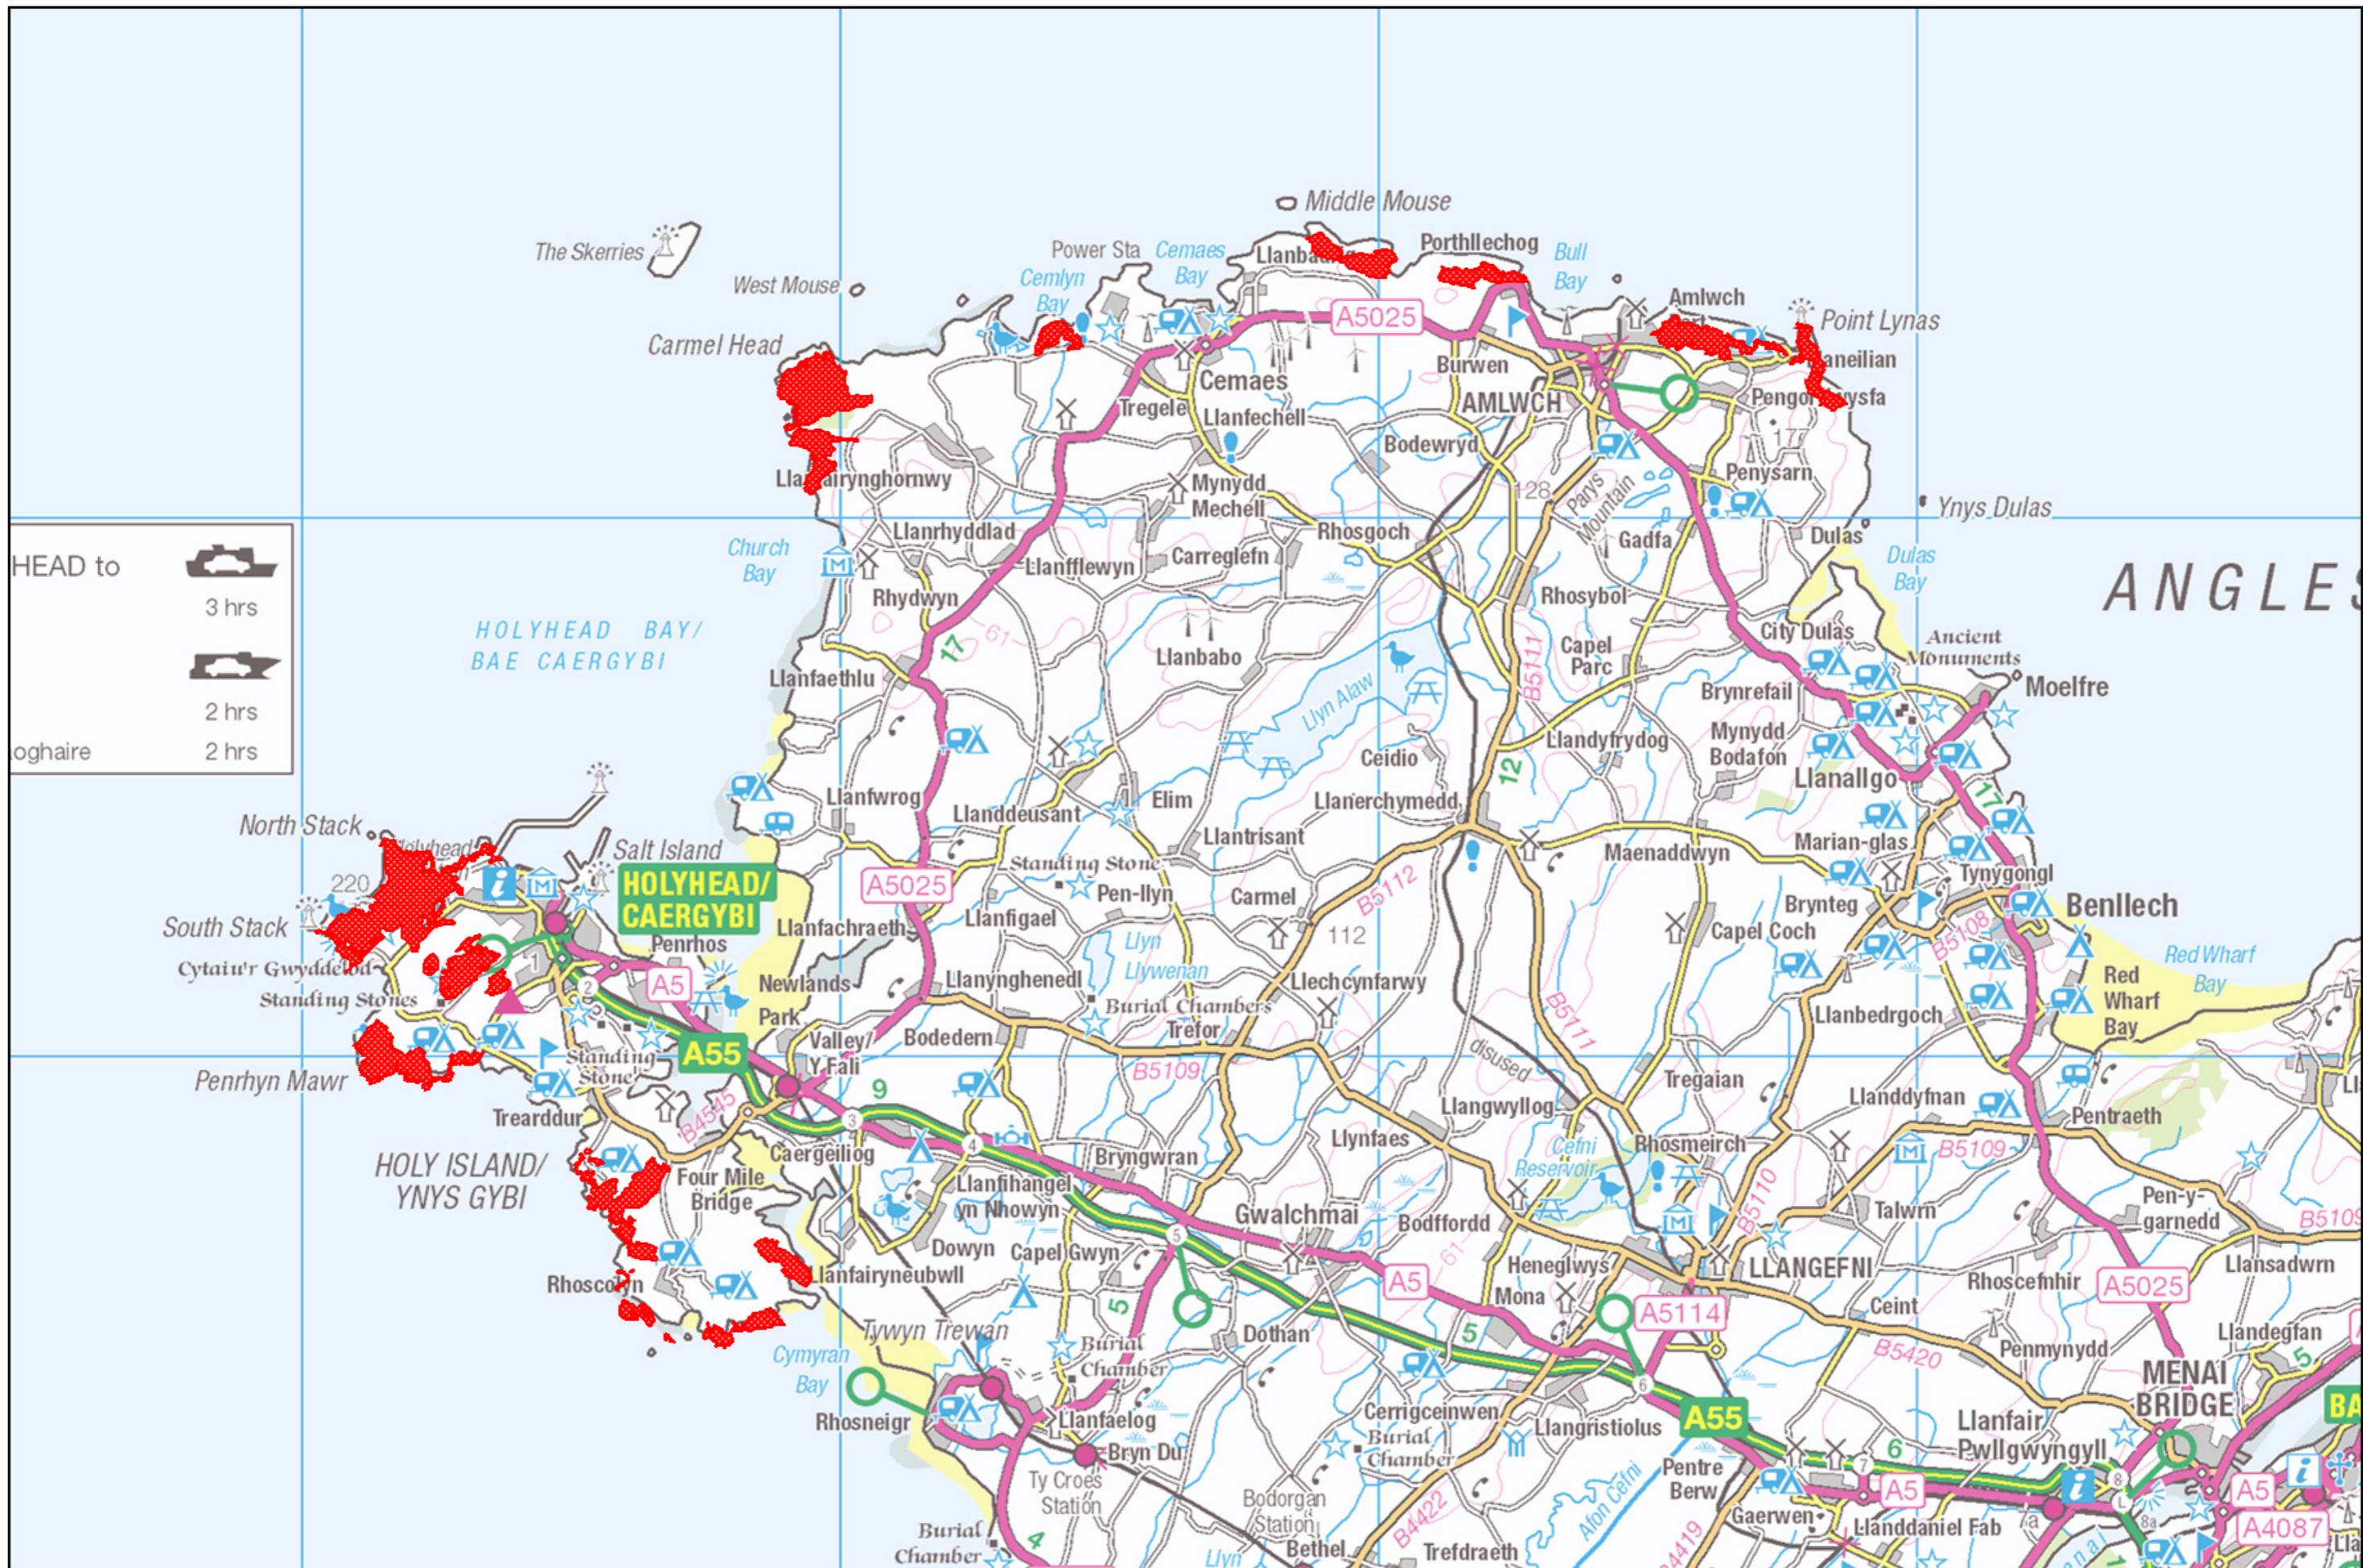

Anglesey Coastal Heathland and Grassland

Produced by CCW on: 22 February 2012

Scale 1:113149

This map is reproduced from Ordnance Survey material with the permission of Ordnance Survey on behalf of the Controller of Her Majesty's Stationery Office © Crown copyright. Unauthorised reproduction infringes Crown copyright and may lead to prosecution. Countryside Council for Wales, 100019741 2011

Atgynhyrchir y map hon o ddeunydd yr Arolwg Ordnans gyda chaniatâd yr Arolwg Ordnans ar ran Rheolwr Llyfrau Eiddau Rhydri © Hawffrantiy Goron. Mae atgynhyrchu heb ganiatâd yn torri hawffrantiy Goron a gall hyn arwain at erlyniad neu achos sifil. Cyngor Cefn Gwlad Cymru, 100019741 2011.