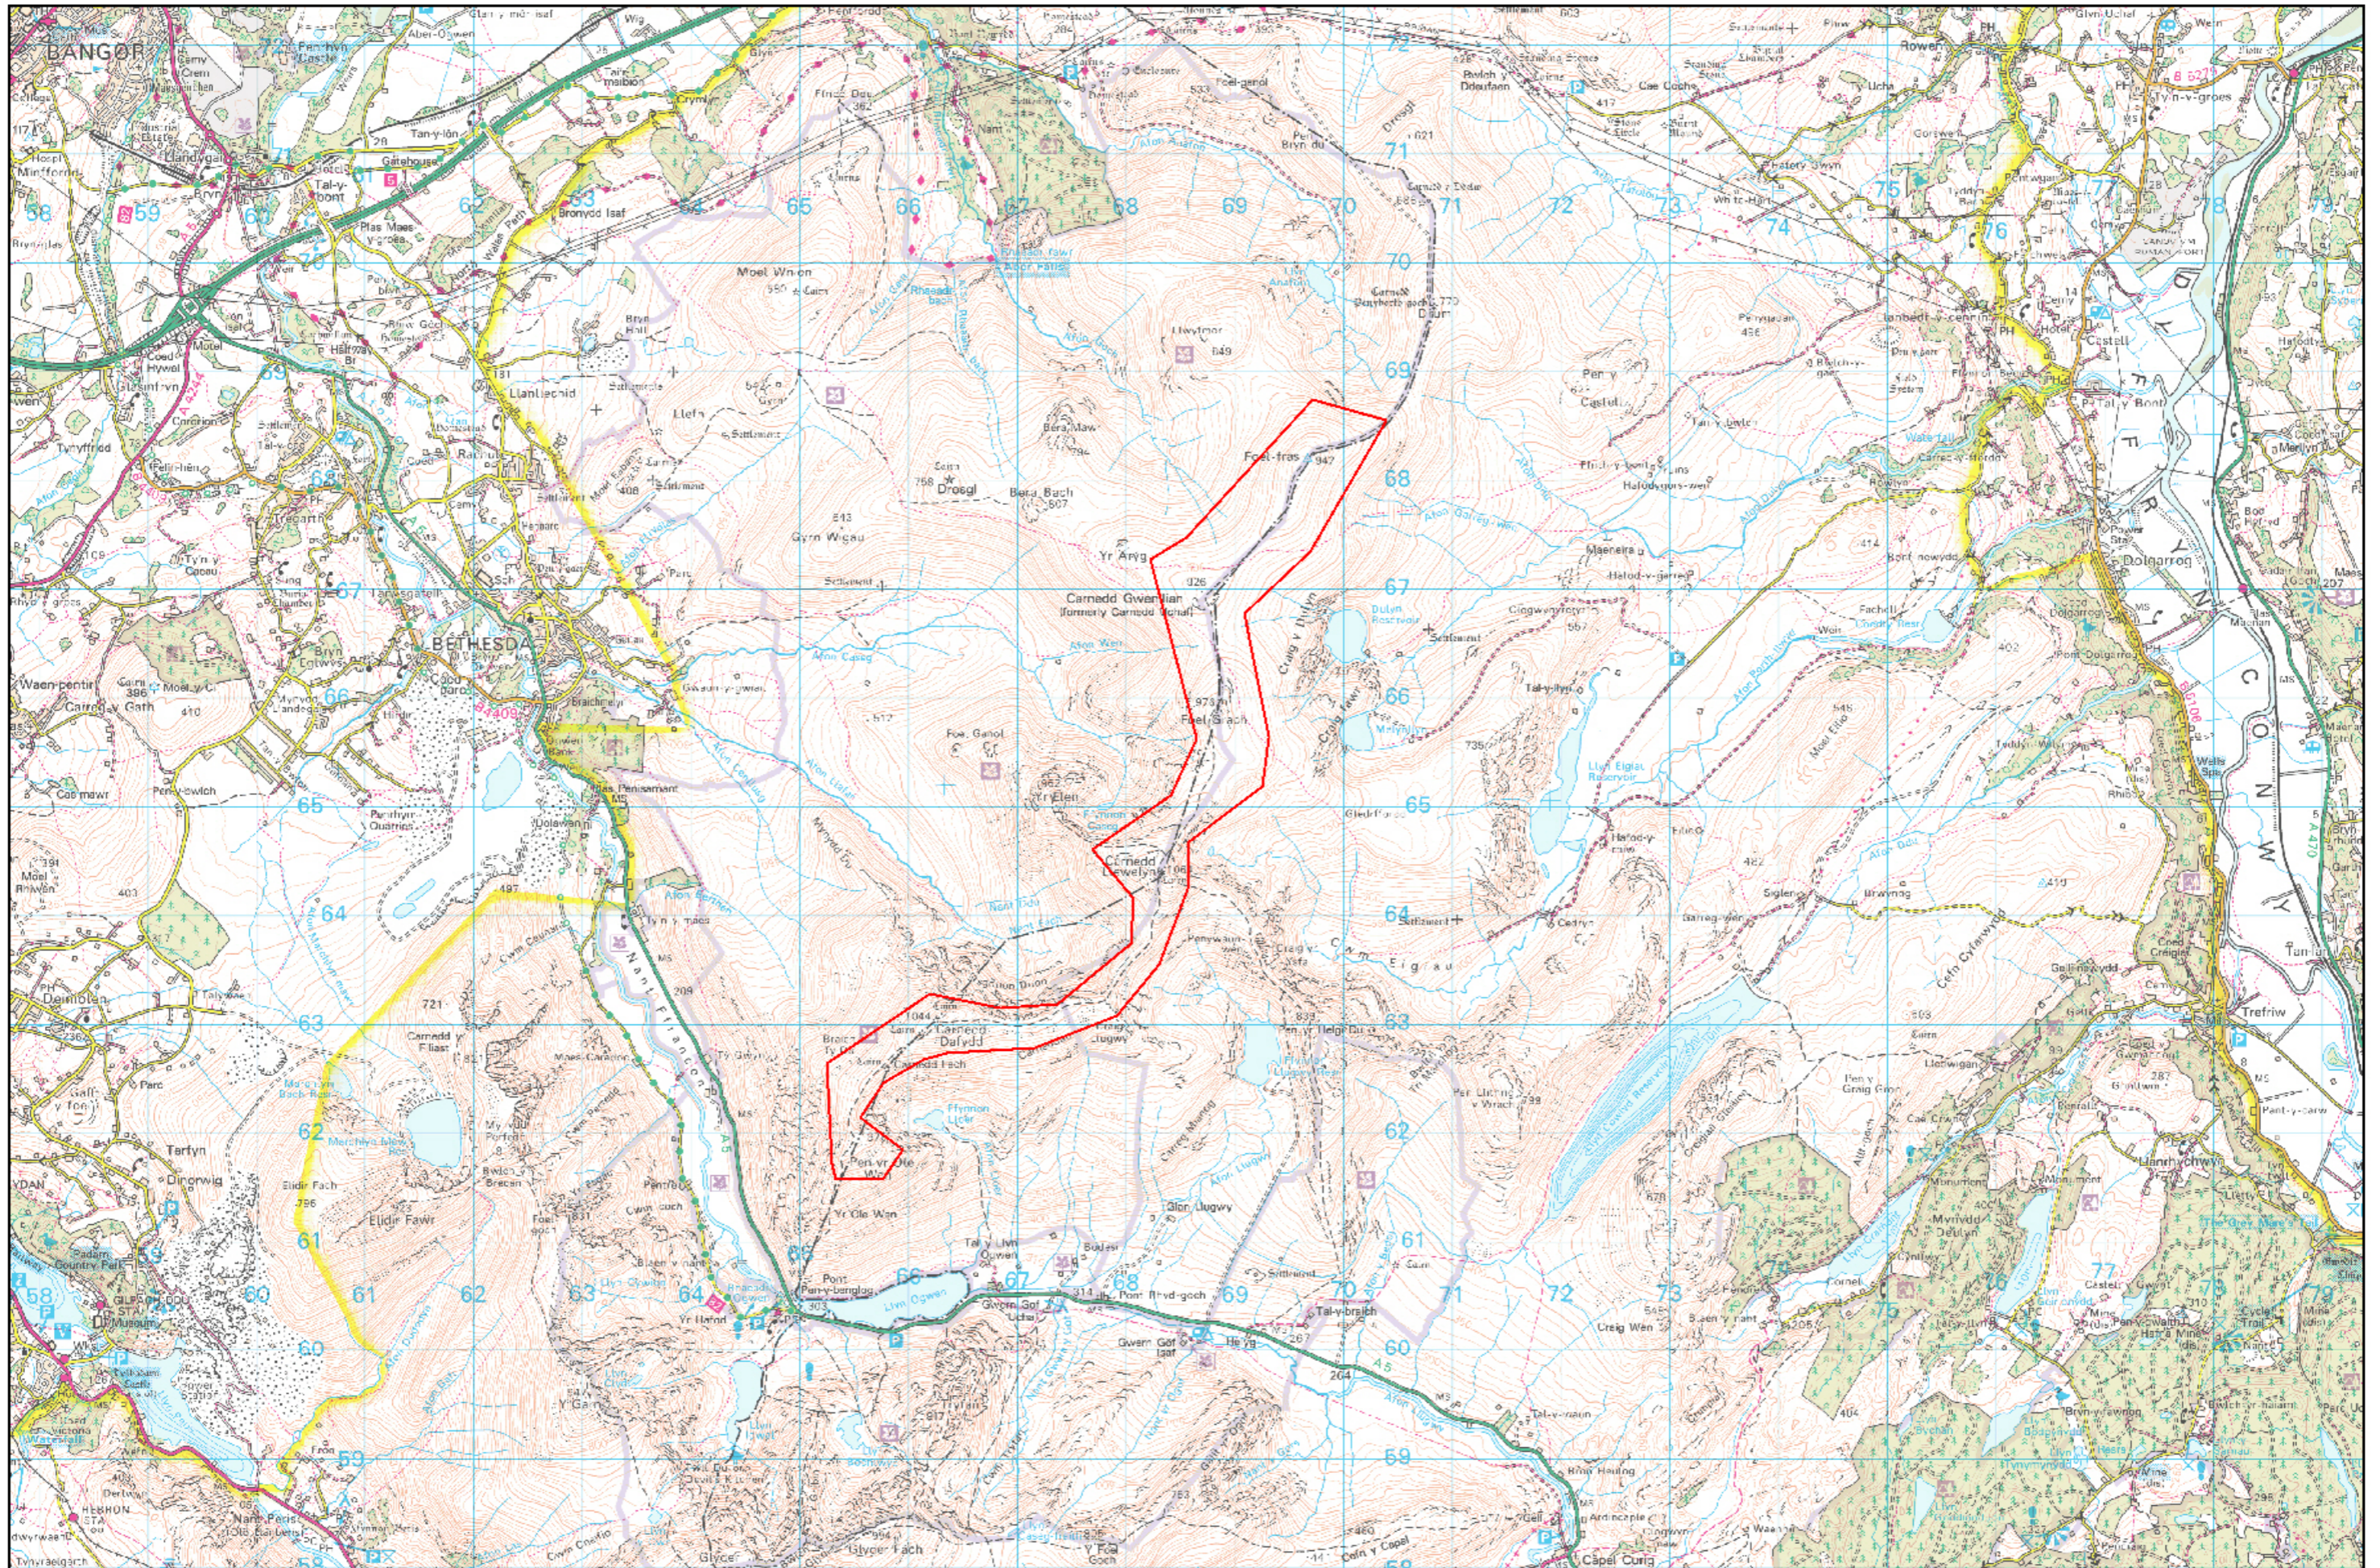

Carneddau Montane Priority

Produced by CCW on: 29 February 2012

Scale 1:55976

This map is reproduced from Ordnance Survey material with the permission of Ordnance Survey on behalf of the Controller of Her Majesty's Stationery Office © Crown copyright. Unauthorised reproduction infringes Crown copyright and may lead to prosecution. Countryside Council for Wales, 100019741 2011

Atgynhychir y map hon o ddeunydd yr Arolwg Ordnans gyda chaniatâd Arolwg Ordnans ar ran Rheolwr Llyfrau Eiddau Rhydri © Hawffrwyth Goron. Mae atgynhychu heb ganiatâd yn torri hawffrwyth Goron a gall hyn arwain at erlyniad neu achos sfl. Cyngor Cefn Gwlad Cymru, 100019741 2011.