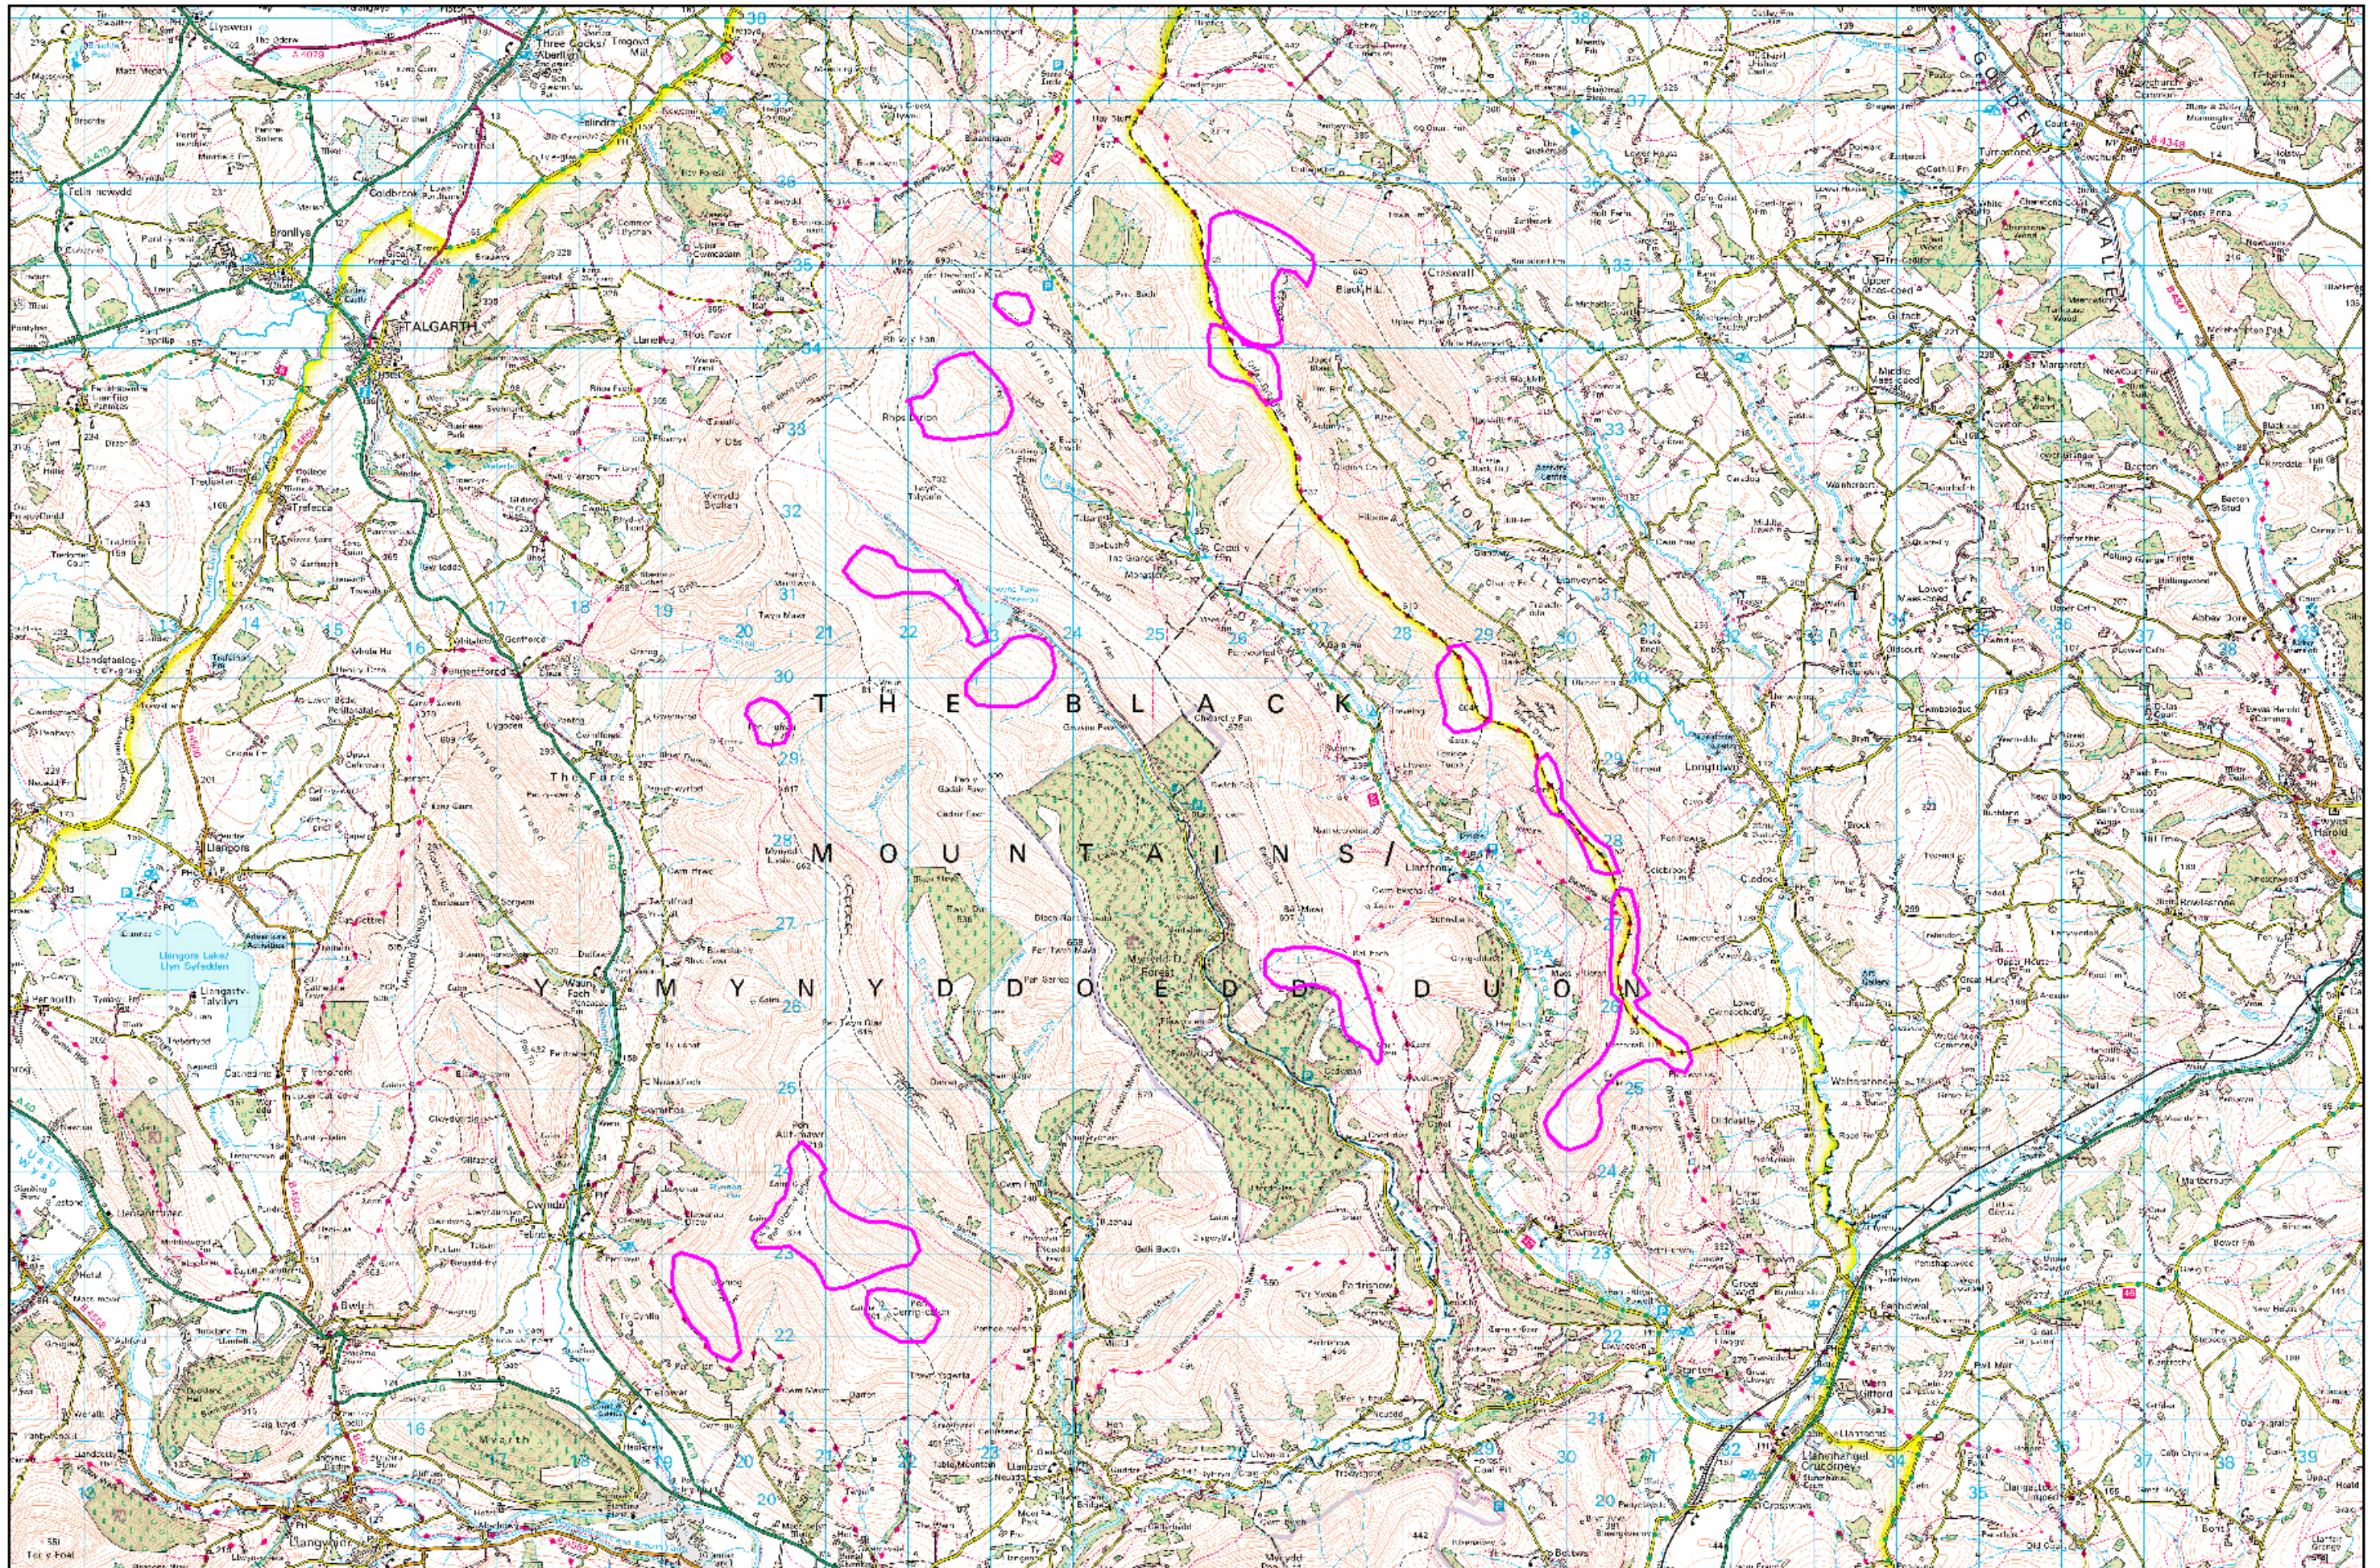

# Black Mountain Peat Restoration Priority

Produced by CCW on: 29 February 2012

Scale 1:73926

This map is reproduced from Ordnance Survey material with the permission of Ordnance Survey on behalf of the Controller of Her Majesty's Stationery Office © Crown copyright. Unauthorised reproduction infringes Crown copyright and may lead to prosecution. Countryside Council for Wales, 100019741 2011

Atgynhyrchir y map hon n ddeunydd yr Arolwg Ordnans gyda chaniatâd Arolwg Ordnans ar ran Rheolwr Llyfrau Eiddau Rhydri © Hawffraint y Goron. Mae atgynhyrchu heb ganiatâd yn torri hawffraint y Goron a gall hyn arwain at erlyniad neu achos sifil. Cyngror Cefn Gwlad Cymru, 100019741 2011.